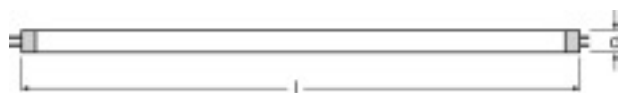

Product features

- Average life time: up to 10,000 h (with QUICKTRONIC ECG)

Technical data

Electrical data

Nominal wattage	8 W
Rated lamp efficacy (HF data)	Under clarification by authority and standardization body
Rated wattage	8 W

Light technical data

Color rendering index Ra	60
Rated luminous flux	390 lm
Light color	640
Color temperature	4200 K
Light color as per EN 12464-1	Cool White

Dimensions & weight

Tube diameter	16 mm
Length	304.8 mm
Length with base excl. base pins/connection	288.00 mm
Diameter	16.0 mm

Product line drawing with letters

Product line drawing - technical

Base

Colors & materials

Lamp mercury content	2.6 mg
----------------------	--------

Lifespan

Service life	4500 h
Lifespan	8000 h ¹⁾

¹⁾ With CCG/LLCG