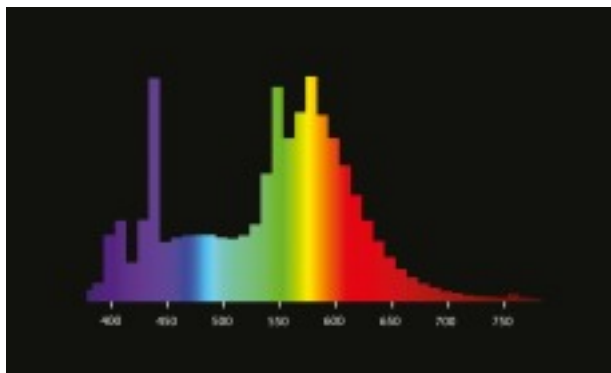

Colors & materials

Lamp mercury content	2.6 mg

Lifespan

Service life	4500 h
Lifespan	8000 h ¹⁾

¹⁾ With CCG/LLCG

Additional product data

Base (standard designation)	G5
Appropriate disposal acc. to WEEE	Yes

Spectral power distribution

Certificates & standards

EEI – Energy Label	B