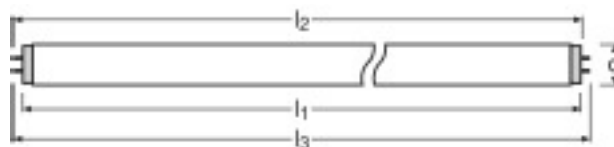

Product features

- Average life time: up to 10,000 h (with QUICKTRONIC ECG)

Technical data

Electrical data

Nominal wattage	8 W
Rated lamp efficacy (HF data)	Under clarification by authority and standardization body
Rated wattage	8 W

Light technical data

Color rendering index Ra	60
Rated luminous flux	390 lm
Light color	640
Color temperature	4200 K
Light color as per EN 12464-1	Cool White

Dimensions & weight

Tube diameter	16 mm
Length	304.8 mm
Length with base excl. base pins/connection	288.00 mm
Diameter	16.0 mm

Product line drawing with letters

Product line drawing - technical

Base

Colors & materials

Lamp mercury content	2.6 mg
----------------------	--------

Lifespan

Service life	4500 h
Lifespan	8000 h ¹⁾

¹⁾ With CCG/LLCG