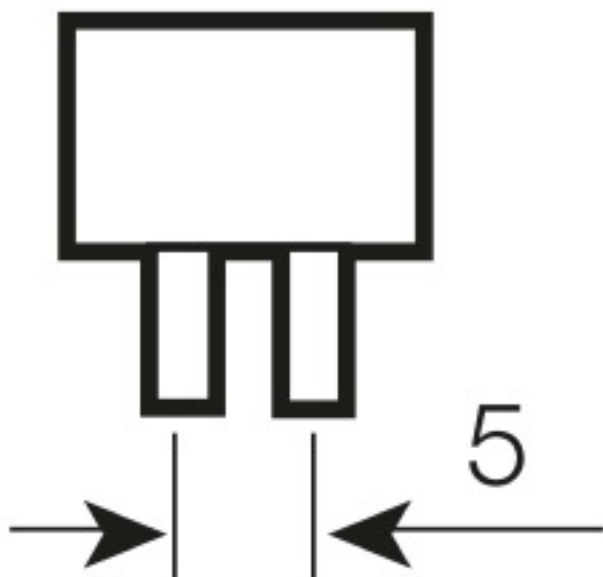

Product line drawing - technical

Base